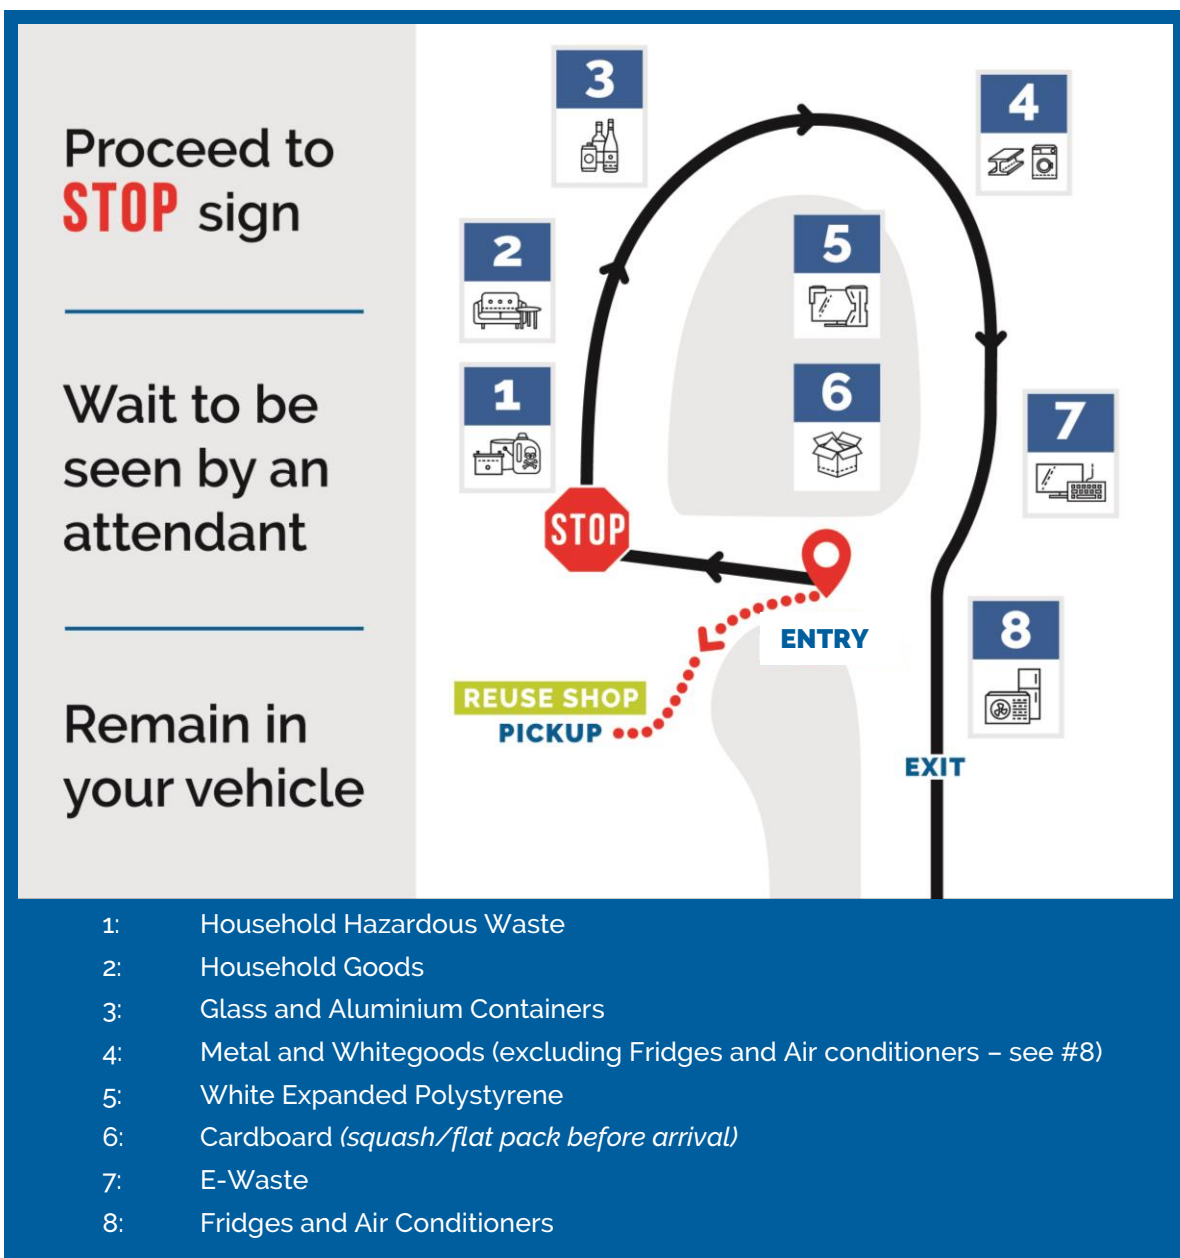

Disposal at Tamala Park

Sorting Your Load

Drop off as much material as possible through our free drop-off area before proceeding over the weighbridge to dispose of in landfill. This ensures you pay the least amount in fees and helps conserve natural resources through material recovery and reuse.

To save yourself time, we suggest you **sort your load** before you leave home to match the order that you will drop off your items. See diagram below.

*Note that items are accepted at the discretion of the attendant.

Any remaining waste may go over the weighbridge to landfill. To access the weighbridge, exit the Free Drop off area and then turn left at the main junction.